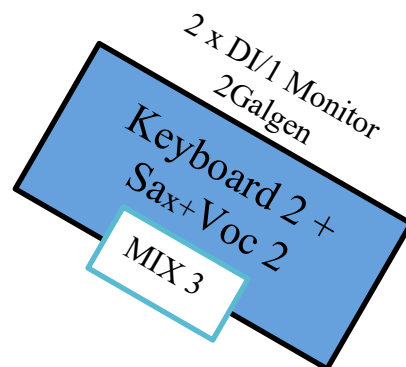

# Bühnenplan LIFT

bd,sn,hh,2toms,2Oh/  
1Monitor

1 Vocalmic/  
1Monitor

1Galgen,2xMonitor

## X32-MIXBUSSE & OUTPUTS

| MIXBUS | Xlr-Output | Name              | Position    | Info     |
|--------|------------|-------------------|-------------|----------|
| 1      | 1          | Drums             | Drums       |          |
| 2      | 2          | Keys 1 Left       | Stage Left  |          |
| 3      | 3          | Keys2 / Sax Right | Stage Right |          |
| 4      | 4          | SOLO Vocal        | Center      |          |
| 5      | 5          | Bass              | Drums Right | optional |
| 6      | 6          |                   |             |          |
|        | 7          | FOH L             |             |          |
|        | 8          | FOH R             |             |          |