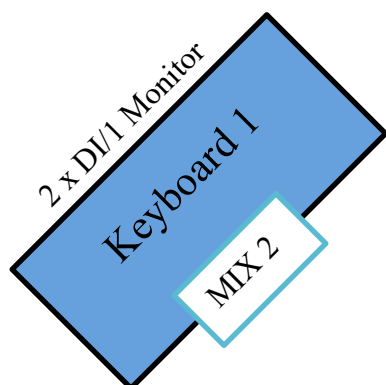

# Bühnenplan LIFT

bd,sn,hh,2toms,2Oh/  
1Monitor

1 Vocalmic/  
1Monitor

1Galgen,2xMonitor

## X32-MIXBUSSE & OUTPUTS

| MIXBUS | Xlr-Output | Name              | Position    | Info     |
|--------|------------|-------------------|-------------|----------|
| 1      | 1          | Drums             | Drums       |          |
| 2      | 2          | Keys 1 Left       | Stage Left  |          |
| 3      | 3          | Keys2 / Sax Right | Stage Right |          |
| 4      | 4          | SOLO Vocal        | Center      |          |
| 5      | 5          | Bass              | Drums Right | optional |
| 6      | 6          |                   |             |          |
|        | 7          | FOH L             |             |          |
|        | 8          | FOH R             |             |          |